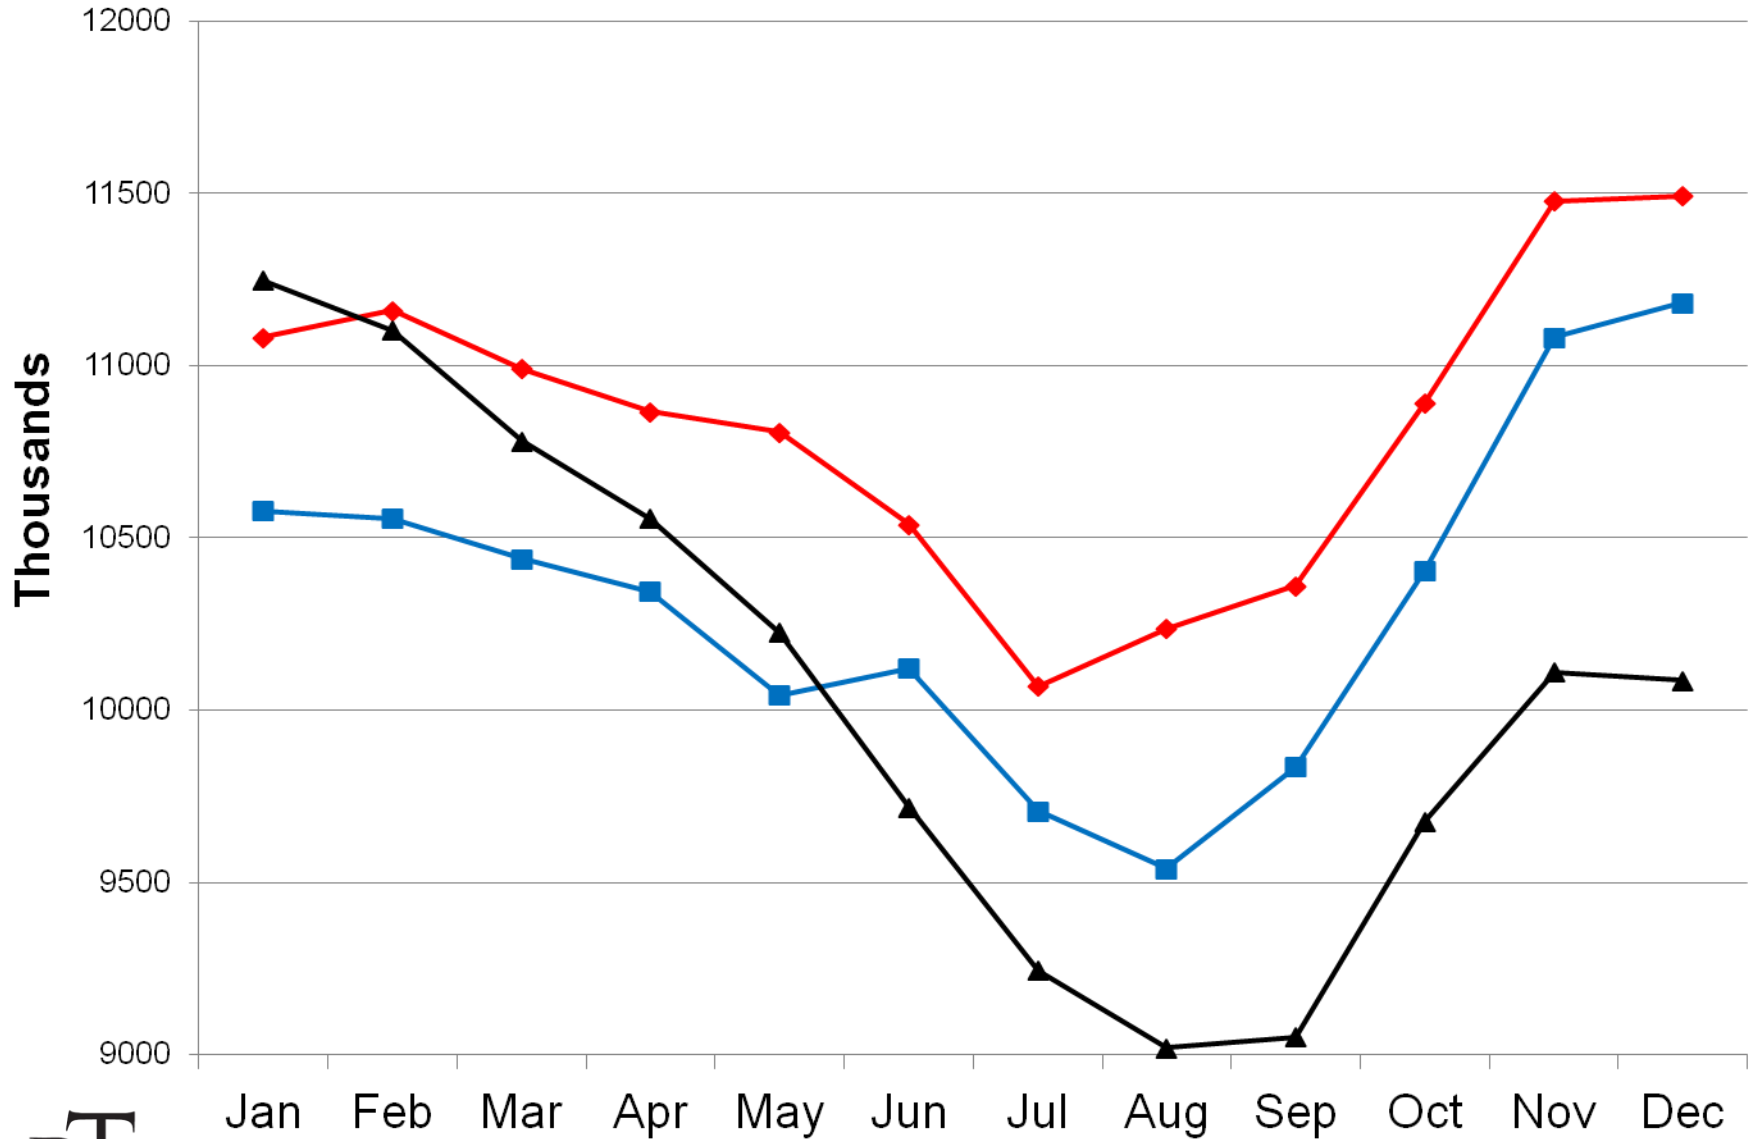

October Placements Change from Yr Ago

October Placements Change from Yr Ago

Total Cattle on Feed, 11 States

2010 2011 2012

Cattle Feed on 90 Days or Longer

▲ 2012 ◆ 2011
■ 2010