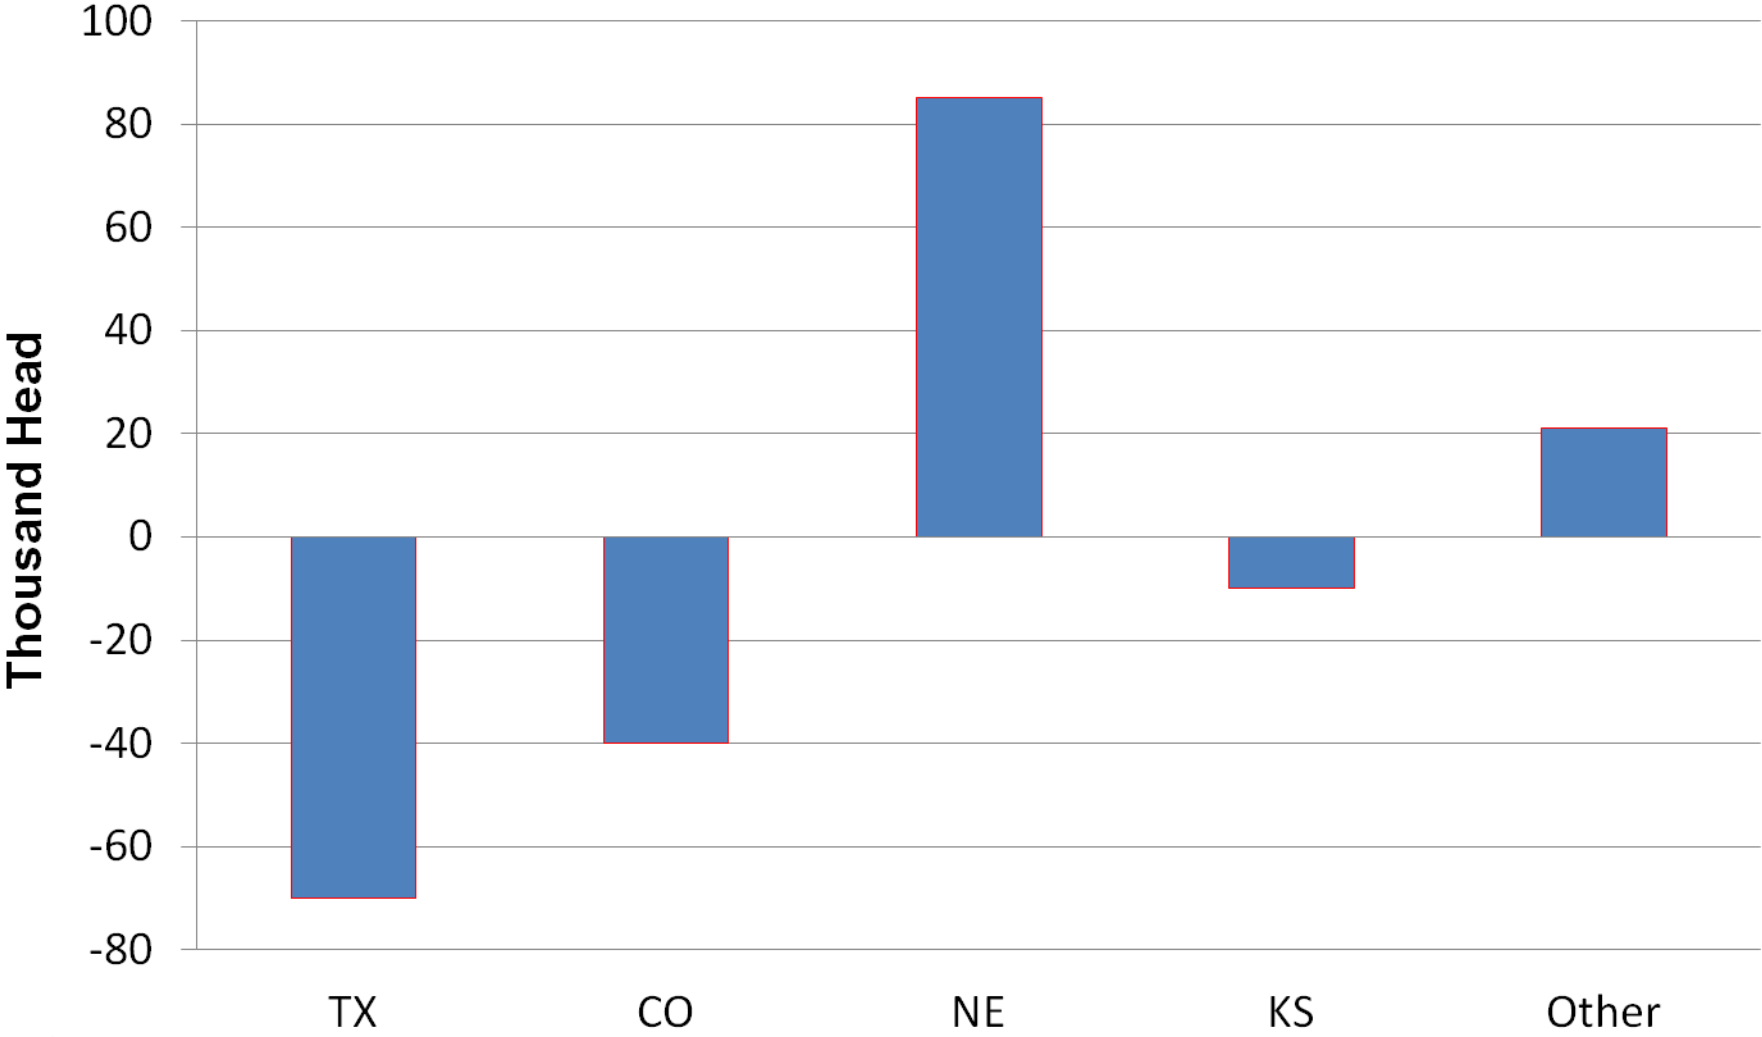

October Placements Change from Yr Ago

October Placements Change from Yr Ago

Total Cattle on Feed, 11 States

2010 2011 2012

Cattle Feed on 90 Days or Longer

▲ 2012 ◆ 2011
■ 2010