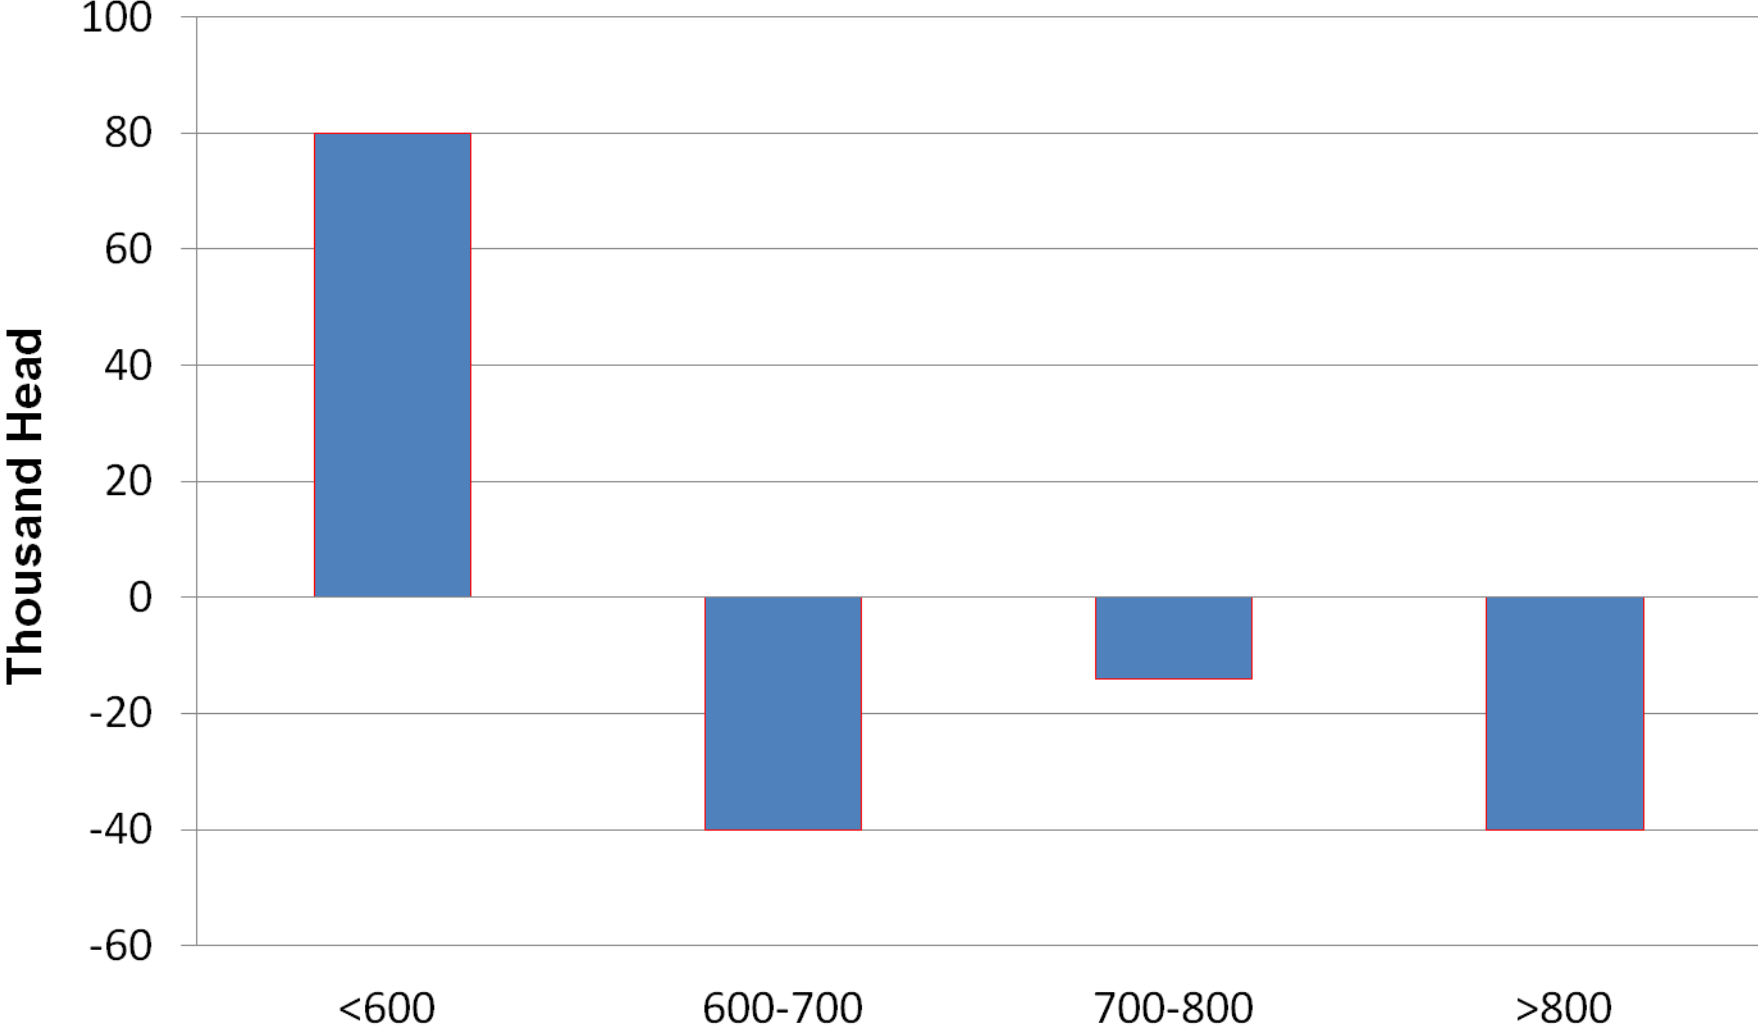

October Placements Change from Yr Ago

October Placements Change from Yr Ago

Total Cattle on Feed, 11 States

2010 2011 2012

Cattle Feed on 90 Days or Longer

▲ 2012 ◆ 2011
■ 2010